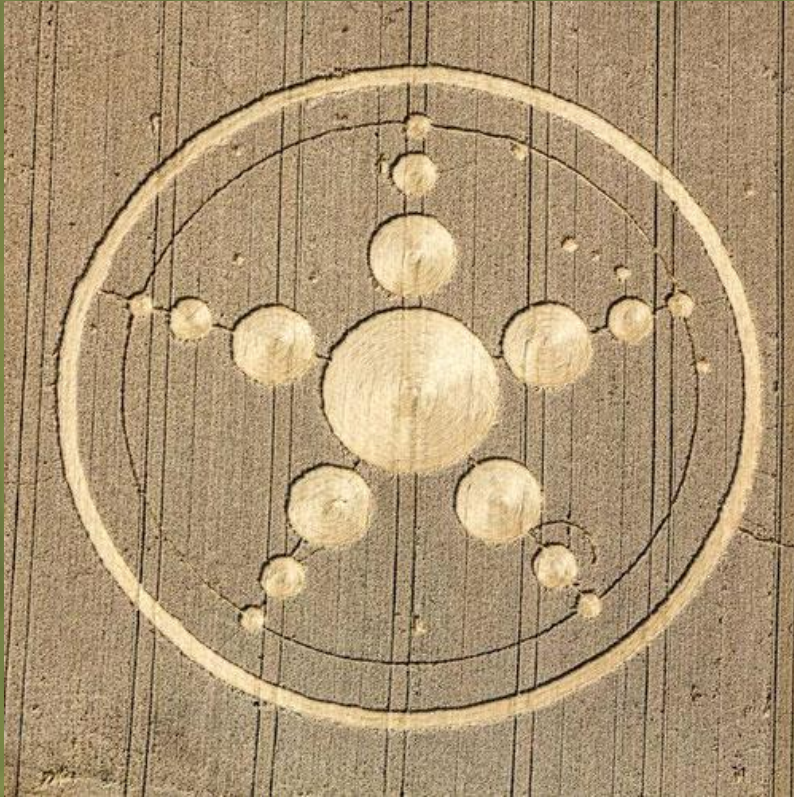

Crop circles – modeled with GeoGebra

Amelie